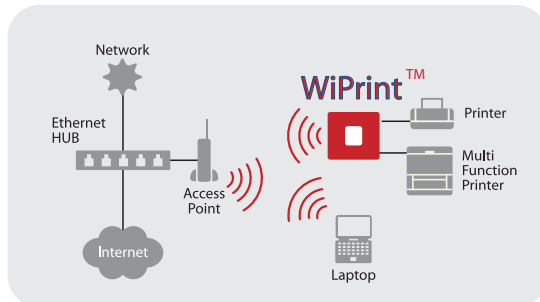

Networking diagram

Features & benefits

Automatic, On-demand Printing; WiPrint downloads the printer driver and automatically sets up printing for the user, wirelessly, allowing the user to eliminate the hassles of printing in a mobile environment.

Quick, Easy setup; the user saves time and effort using WiPrint. It takes just a couple of mouse clicks and a few short minutes to print.

Applications

Ideal to create a wireless hotspot and/or provide on-demand, remote printing for mobile users in a wide variety of locations, such as hotels, airports, WiFi hot spots, print and copy shops, retail outlets, restaurants, and convention centers.

Businesses are able to offer a secure wireless printing option for company guests and remote users, separate from the enterprise network.

Technical specifications

Operating System	Linux	
Network interface	Wired	10 Base-T/100Base-TX (Auto-detection)
	Wireless	802.11b (1M / 2M / 5.5M / 11Mbps Auto-sensing)
Printer interface	USB 2.0 Hi-speed x 4 ports, Parallel x 1 port	
Supported OS	Administrator	Windows NT / 2000 / XP professional / server 2003
	Client user	Windows 95 / 98 / Me / NT / 2000 / XP / server 2003
Supported protocols	TCP/IP, NetBIOS Over TCP/IP	
Configuration	Quick Setup utility, Web browser	

silex technology is a registered trademark of silex technology, Inc. Other product or brand names may be registered trademarks or trademarks of their respective owners. Technical information and specifications are subject to change without notice. ©2004 silex technology, Inc. All rights reserved.

silex global sales & support locations